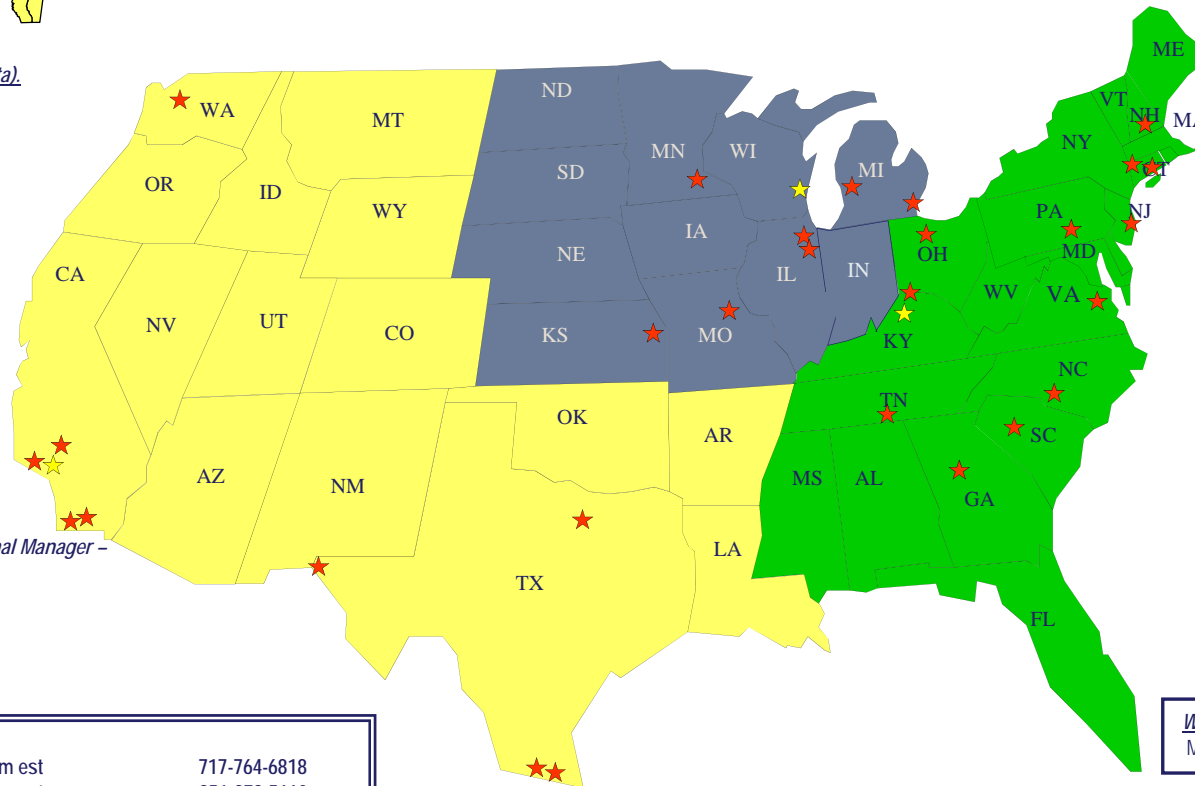

**service network: USA**

**Engel Canada**

Steve Elliott  
Waterloo, ON  
Phone: 519-725-8488

**Engel West (including B.C.&Alta)**

Robin Gold - Kent, WA

**Engel West**

Gabriel Muniz - El Paso, TX  
Jose Luis Trevino - McAllen, TX  
Polo Nino - McAllen, TX  
Ernesto Gutierrez, MX

*John Cartabiano-Engel West Regional Manager -  
Corona, CA  
Phone: 951-278-5660*

**Engel East**

Walter Ballard-Concord, NC  
Curtis Brunow-Huron, OH  
Ken Sharp-Cleves, OH  
Brian Worley-Social Circle, GA  
Jeff Hurrebrink - Columbia, TN  
Jason Lemons - Jonesville, SC  
Ray Gonthier - Candia, NH  
Ron Barry - Barkhamsted, CT  
Craig Johnson - Hebron, CT  
Clayton Thebodeau - Linden, NJ  
Ray Hersey - York, PA  
*Jim Bell - Engel East Regional  
Manager - Union, KY  
Phone: 859-657-6900*

**WEST INDIES**

Michael Pieler - Arroyo, Puerto Rico

Service Advisors	7am till 5am est	717-764-6818
	5pm till 8pm est	951-278-5660
	- After Hours Help Line	717 - 293-7728

**ENGEL**

be the first.

Service Network: USA  
AUGUST 2011