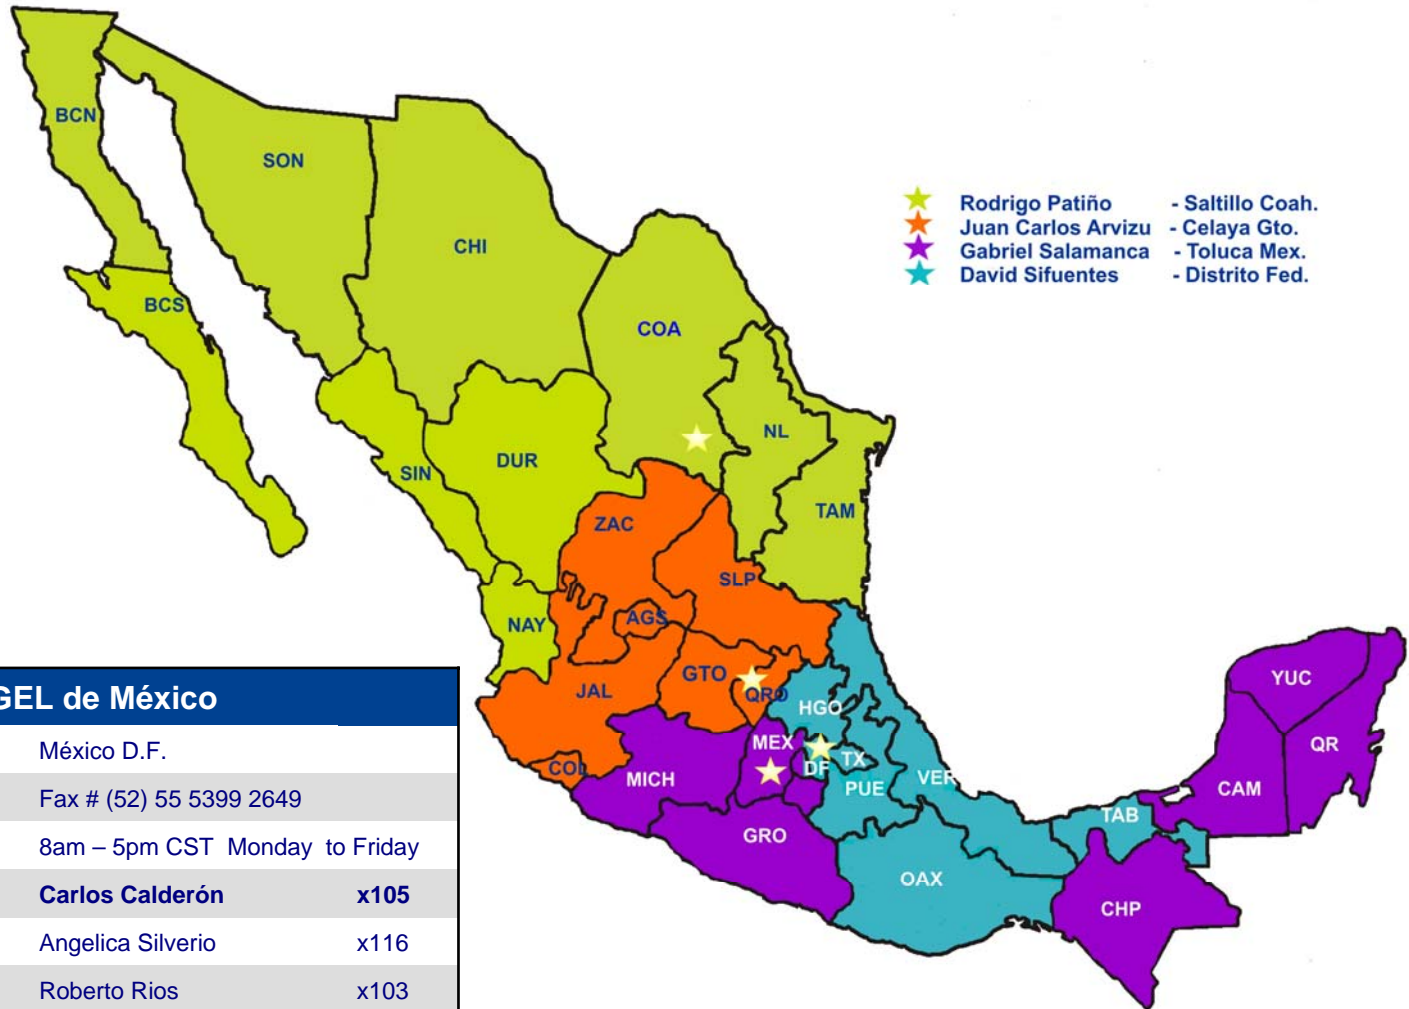

# Service Network: Mexico

| ENGEL de México           |                                |             |
|---------------------------|--------------------------------|-------------|
| Location                  | México D.F.                    |             |
| Ph # (52) 55 5399 8999    | Fax # (52) 55 5399 2649        |             |
| Hours of Operation        | 8am – 5pm CST Monday to Friday |             |
| <b>Service Manager</b>    | <b>Carlos Calderón</b>         | <b>x105</b> |
| Service Coordinator       | Angelica Silverio              | x116        |
| Service Advisor / Trainer | Roberto Rios                   | x103        |
| Spare Parts               | Ricardo Renteria               | x114        |
| After Hours Help Line     | 55 5399 8658                   |             |